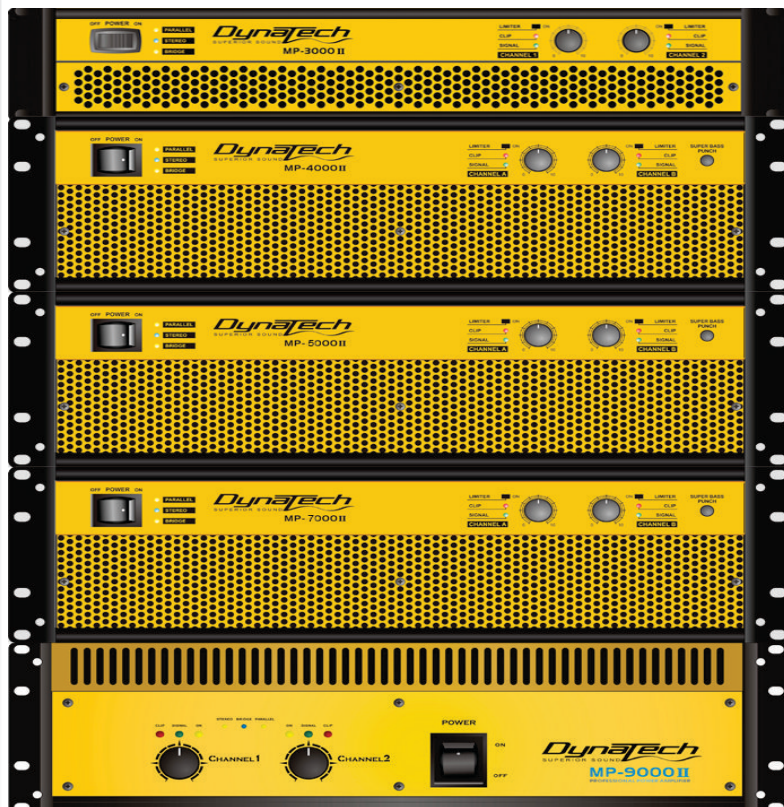

Models

MP-9000
MP-7000
MP-5000
MP-4000
MP-3000

Description

Dynatech MP Series Power Amplifiers deliver from 300 Watts to 5000 Watts of power in two to three rack spaces. Built around robust and advanced toroidal transformers, they deliver clean power on demand. The advanced protection circuitry guards against short circuit and open circuit, and also protects against ultrasonic and RF interference. A high current power supply increases reliability and performance. Other features include center-dented gain controls, input peak limiter, and fast recovery to ensure low distortion. The variable speed fans effectively cool the amp and protect against overheating. Input is through XLR connectors, While you can use Speakon-type or binding post connectors for output. The MP Series power amps have selectable low pass and high pass filters at variable frequencies. Dynatech MP Series Amplifiers are specially designed for professionals who value high power, audio clarity, reliability and lasting performance.